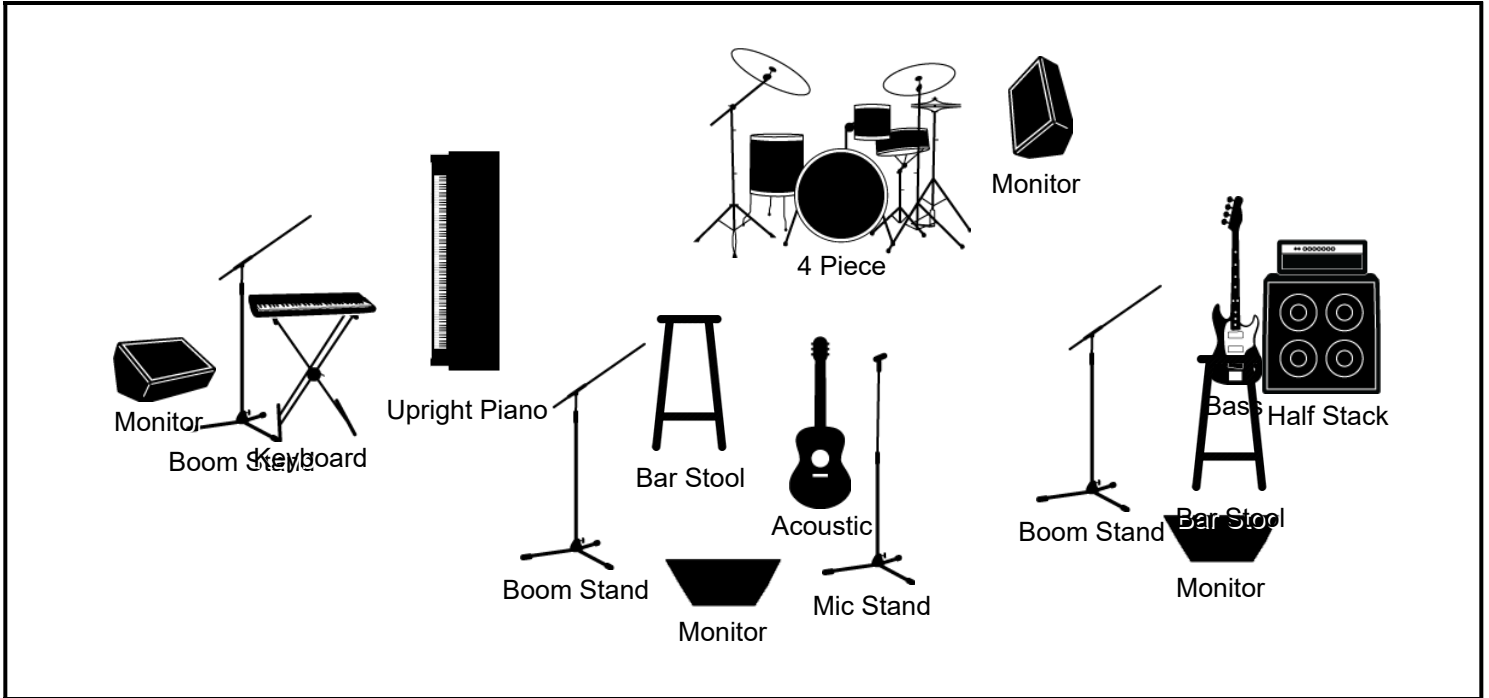

STAGE PLOT DESIGNER

BAND NAME

Silver Wolf Band

VENUE

SHOW DATE / TIME

NL Tour NOV 2020

STAGE

INPUT LIST

1	Kick AKG D112	9	BASS DI	17	KEY L DI or PIANO
2	Snare SM 57	10	BASS MIC	18	KEY R DI or PIANO
3	Hats	11	KEYS L DI	19	PERCUSSION MIC
4	Tom 1	12	KEYS R DI	20	WIRELESS LEAD VOX
5	Tom 2	13	VOX MATT (keys) SM 58	21	
6	Tom 3	14	VOX JAMIE (lead) SM 58	22	
7	OH L	15	VOX BRANDON (bass) SM 58	23	
8	OH R	16	ACOUSTIC DI	24	

NOTES

Channels 17-20 Optional depending on 2 keyboard setup and we can use the bass mic channel for percussion where only 16ch available.