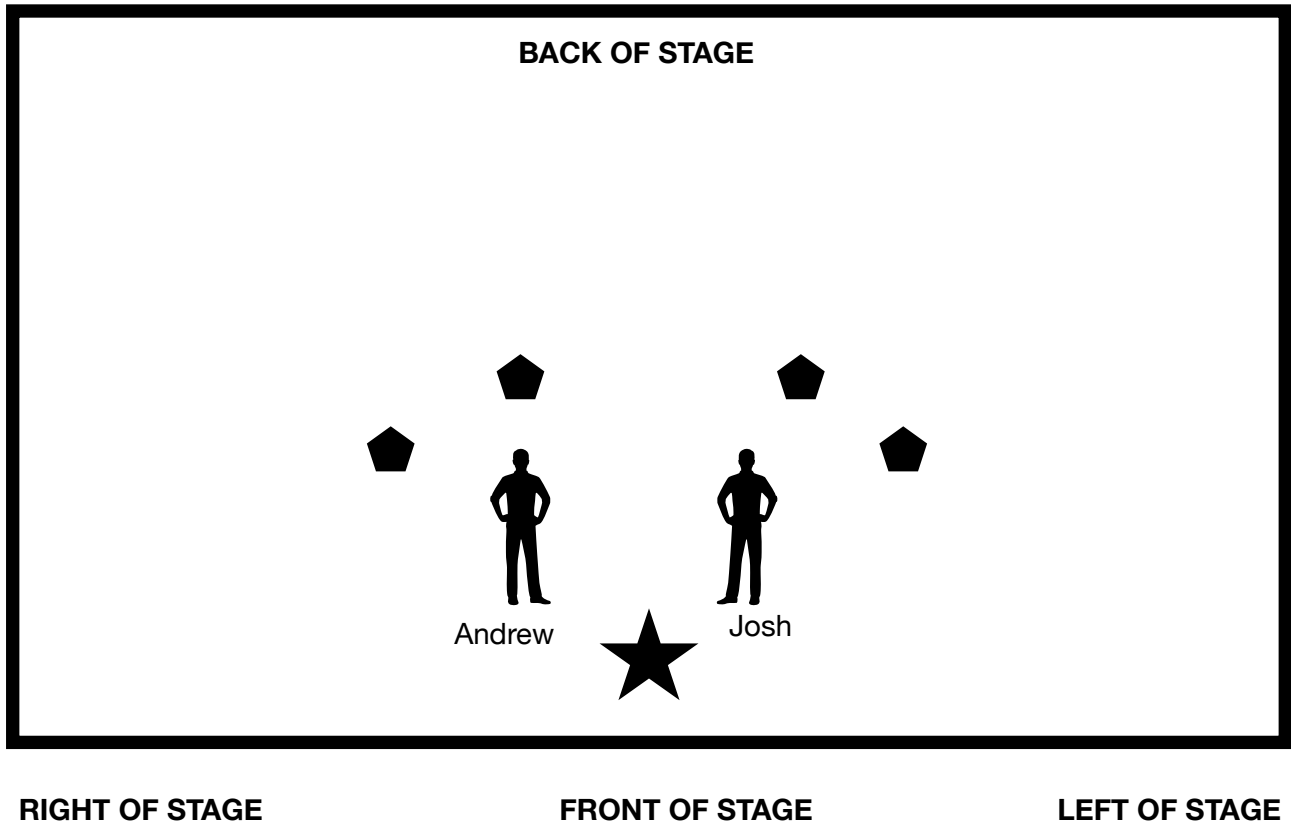

Rube & Rake

Stage Plot

★ = Condenser Microphone
⬠ = Guitar

THANK-YOU KINDLY!